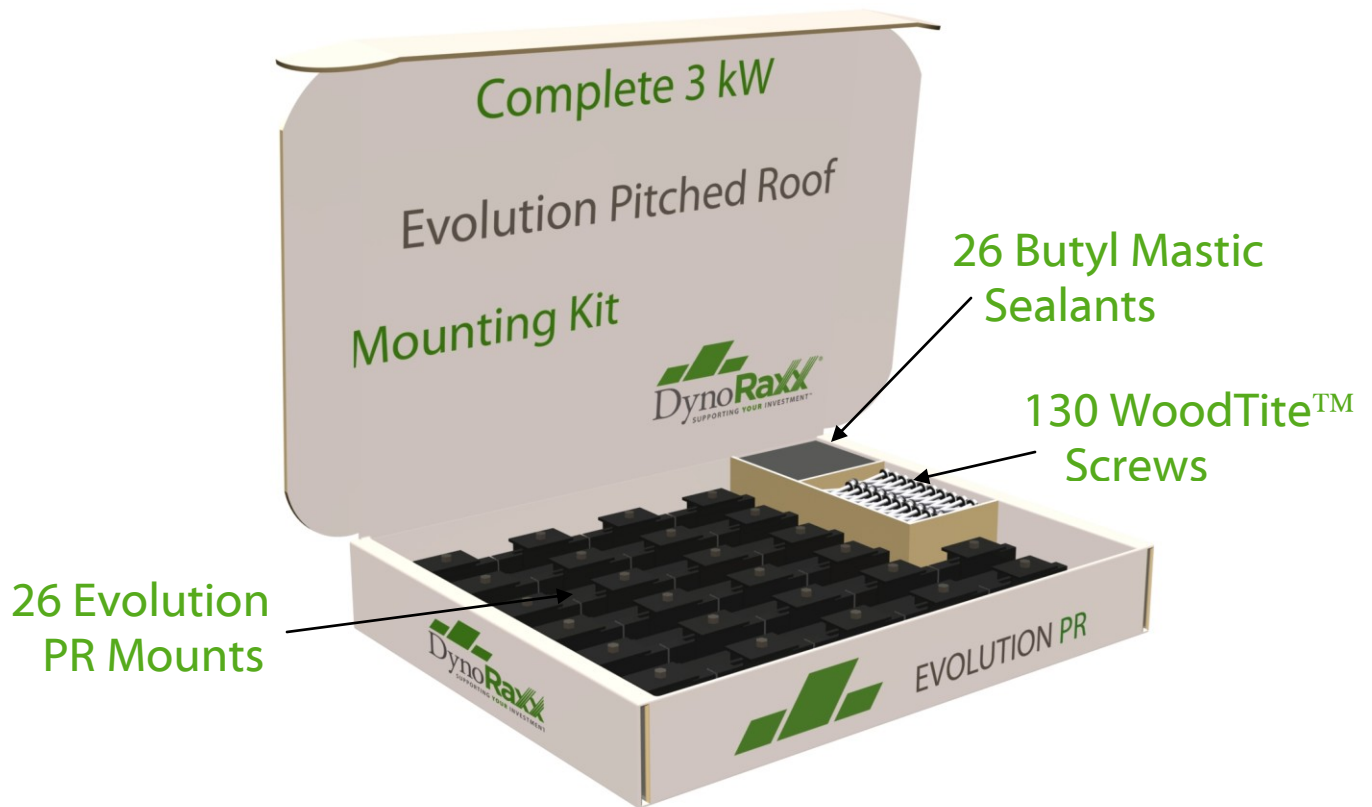

EVOLUTION PR

The Evolution PR Kit includes everything you need to mount 12 panels...

It's Universal. It's Simple.
It Ships via UPS/FedEx.