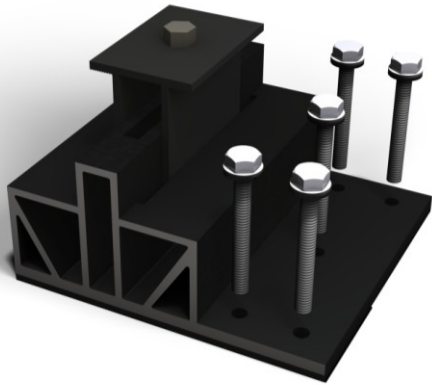

EVOLUTION PR

The Evolution PR Kit includes everything you need to mount 12 panels...

It's Universal. It's Simple.
It Ships via UPS/FedEx.